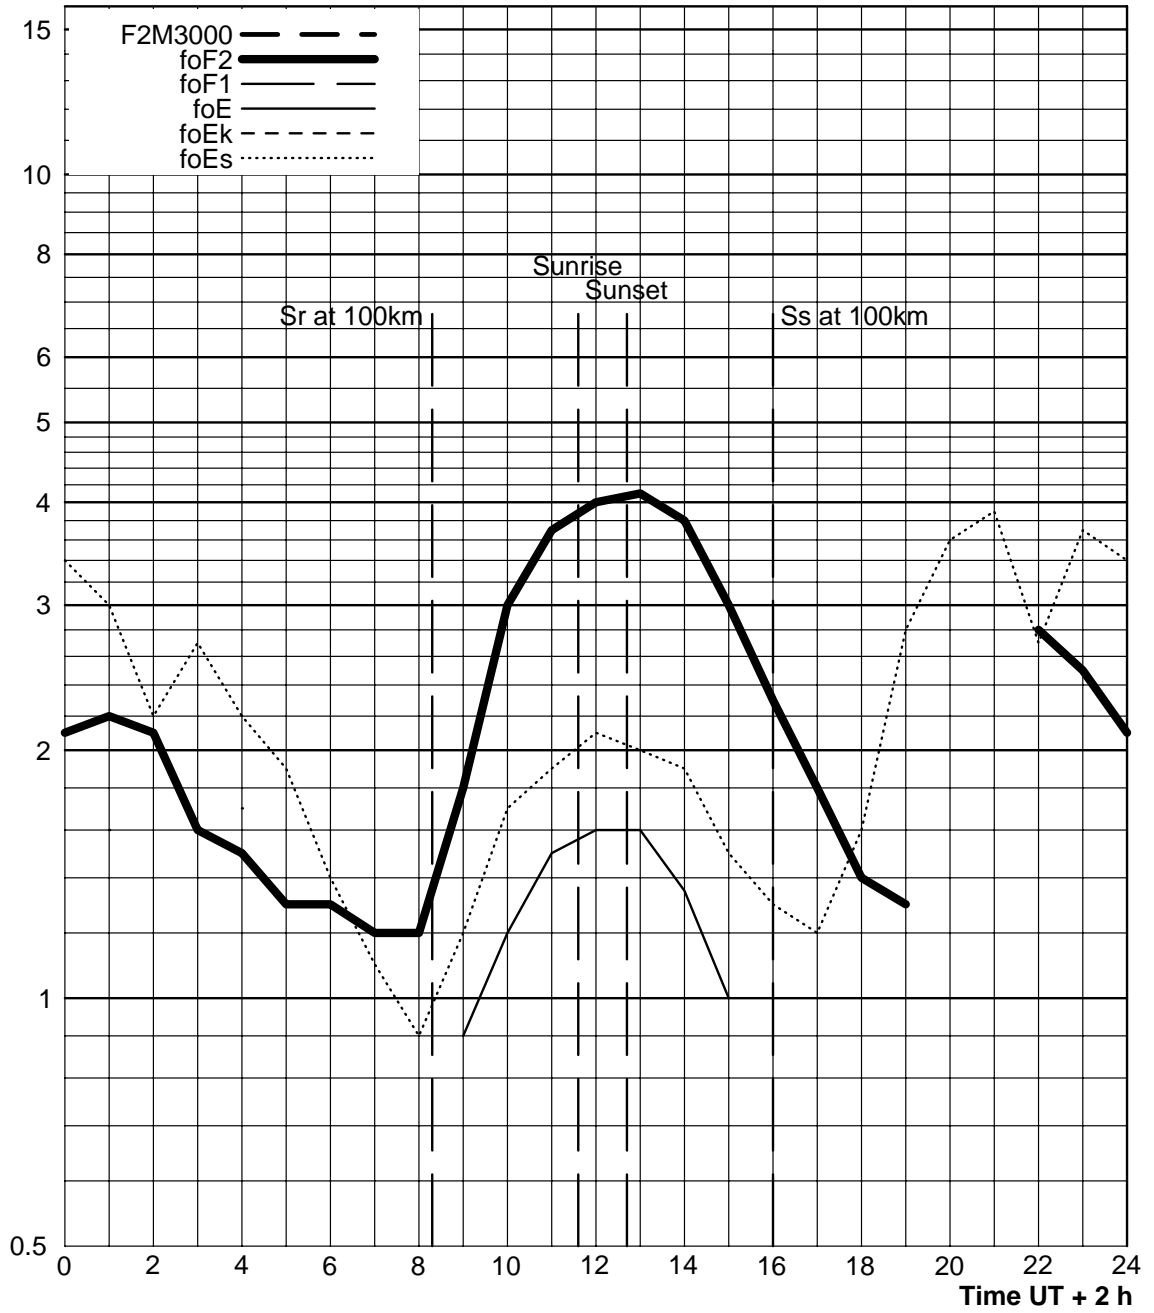

Critical frequency [MHz]

SODANKYLA 67 22'N 26 39'E FINLAND December 2006